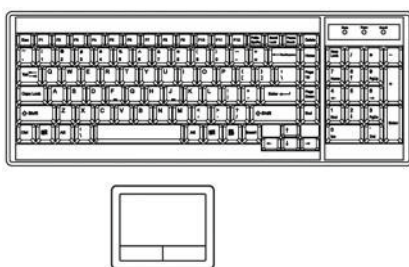

Standard Keyboard

Ge G keyboard integrated with touchpad

Optional layouts

EMEA	United Kingdom	Germany	France	Spain	Norway
	Italy	Russia	Switzerland	Netherlands	Portugal
Asia					
	China	Japan	Korea	Arabia	Turkey

Ordering Part Number

Model	Plug Type
96KVM-R19V8C-EU	European Plug
96KVM-R19V8C-IN	Indian Plug
96KVM-R19V8C-US	US Plug
96KVM-R19V8C-UK	UK Plug